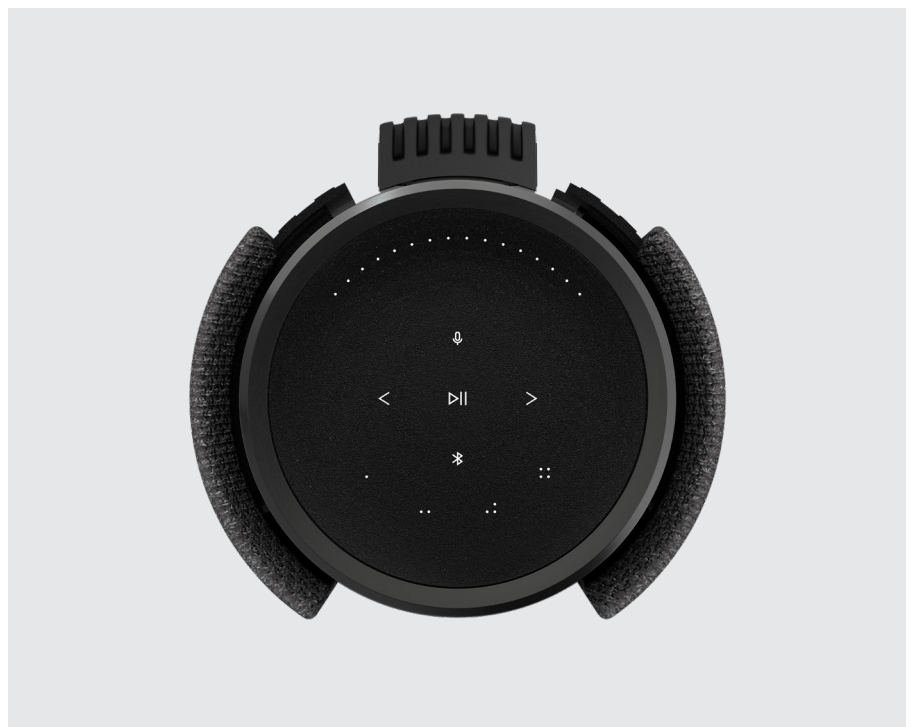

Stereo excellence. In tune with you.

Beolab 28 is slimmer, smarter and more surprising than any stereo speaker you've experienced before. Position it anywhere in the home, stream anything you want instantly, and be immersed in powerful studio-grade sound that adapts to your space. All in a beautifully elegant form that can be controlled with a touch.

WHY YOU'LL LOVE IT

-  Studio-grade sound with exceptional stereo imaging.
-  High-resolution wireless streaming built in.
-  Sound adapts to your space automatically.
-  Slender form, can be placed on a wall or on the floor.
-  Built with quality materials, upgradeable connectivity module.

MEASUREMENTS

BASIC

Product dimensions W x H x D

On the floor:
25.3 x 137 x 25.3 cm

Wall mounted:
21.2 x 140 x 25.3 cm

Weight

18.6 kg

Placement