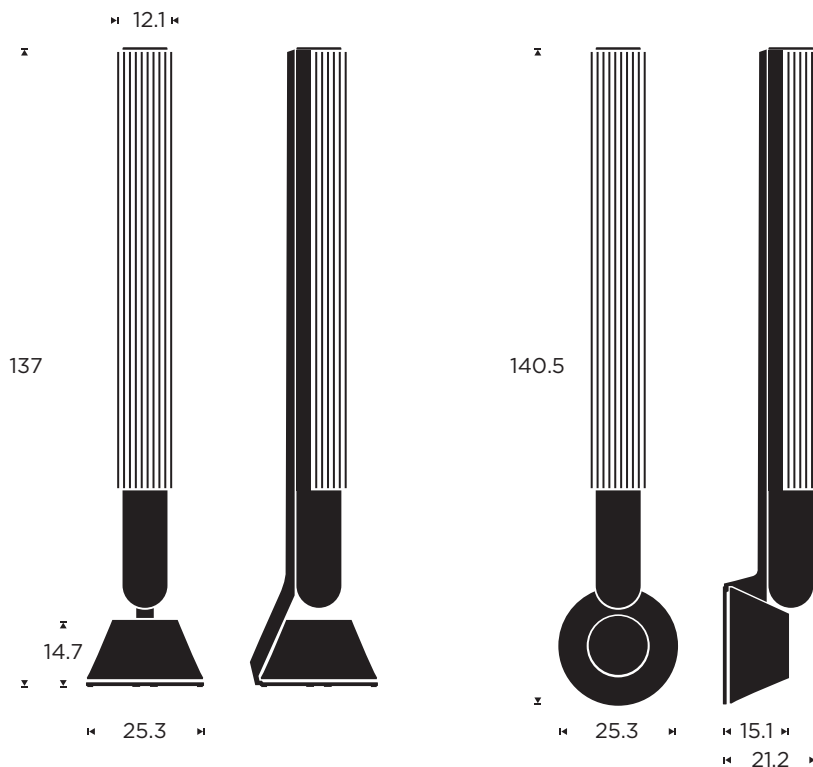

Stereo excellence. In tune with you.

Beolab 28 is slimmer, smarter and more surprising than any stereo speaker you've experienced before. Position it anywhere in the home, stream anything you want instantly, and be immersed in powerful studio-grade sound that adapts to your space. All in a beautifully elegant form that can be controlled with a touch.

MEASUREMENTS

BASIC

Product dimensions W x H x D

On the floor:
25.3 x 137 x 25.3 cm

Wall mounted:
21.2 x 140 x 25.3 cm

Weight

18.6 kg

Placement